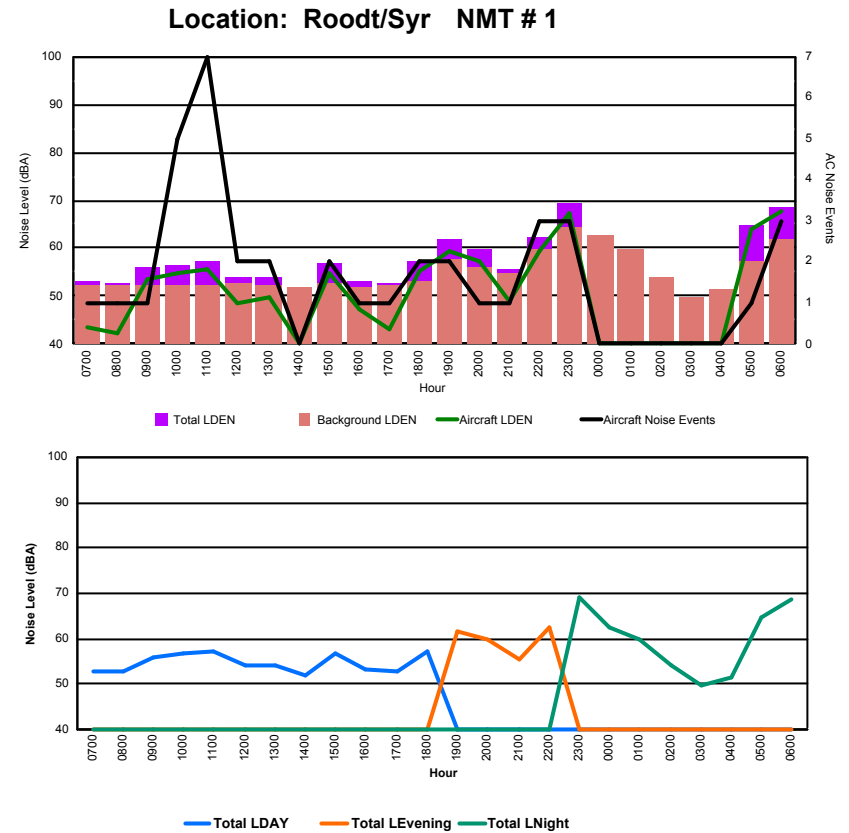

Luxembourg Airport Noise Distribution by Hour

Between 16/07/2018 00:00:00 and 16/07/2018 23:59:59 (Local Time)

Day	Aircraft Events	Total LDEN dB(A)	Aircraft LDEN dB(A)	Background LDEN dB(A)	Total LDay dB(A)	Total LEvening dB(A)	Total LNight dB(A)
16/07/18 7:00	1	53.0	43.7	52.4	53.0	-	-
16/07/18 8:00	1	52.7	42.3	52.3	52.7	-	-
16/07/18 9:00	1	55.9	53.6	52.1	55.9	-	-
16/07/18 10:00	5	56.6	54.7	52.3	56.6	-	-
16/07/18 11:00	7	57.2	55.6	52.4	57.2	-	-
16/07/18 12:00	2	53.9	48.6	52.6	53.9	-	-
16/07/18 13:00	2	54.0	49.7	52.1	54.0	-	-
16/07/18 14:00	-	52.0	-	52.0	52.0	-	-
16/07/18 15:00	2	56.9	54.8	52.9	56.9	-	-
16/07/18 16:00	1	53.1	47.4	51.8	53.1	-	-
16/07/18 17:00	1	52.9	43.3	52.4	52.9	-	-
16/07/18 18:00	2	57.2	55.2	53.0	57.2	-	-
16/07/18 19:00	2	61.7	59.5	57.8	-	61.7	-
16/07/18 20:00	1	59.9	57.4	56.2	-	59.9	-
16/07/18 21:00	1	55.6	48.8	54.6	-	55.6	-
16/07/18 22:00	3	62.5	59.5	59.6	-	62.5	-
16/07/18 23:00	3	69.2	67.5	64.4	-	-	69.2
17/07/18 0:00	-	62.6	-	62.9	-	-	62.6
17/07/18 1:00	-	59.8	-	59.8	-	-	59.8
17/07/18 2:00	-	54.1	-	54.1	-	-	54.1
17/07/18 3:00	-	49.8	-	49.8	-	-	49.8
17/07/18 4:00	-	51.6	-	51.6	-	-	51.6
17/07/18 5:00	1	64.8	63.9	57.2	-	-	64.8
17/07/18 6:00	3	68.7	67.8	61.7	-	-	68.7
	39	61.0	58.8	57.2	55.0	60.6	64.4