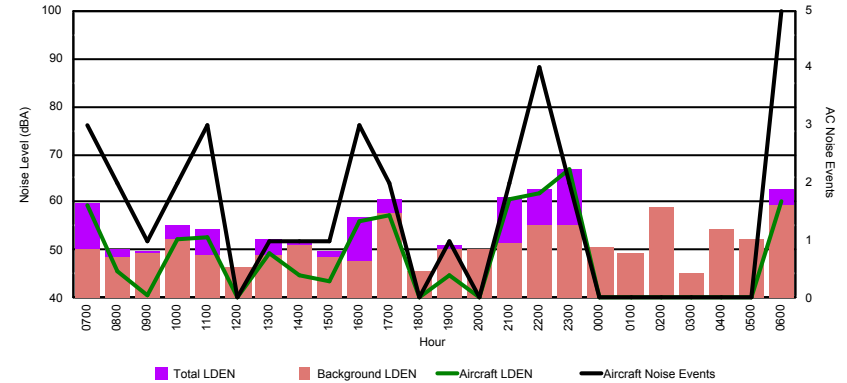

Luxembourg Airport Noise Distribution by Hour

Between 16/10/2018 00:00:00 and 16/10/2018 23:59:59 (Local Time)

Day	Aircraft Events	Total LDEN dB (A)	Aircraft LDEN dB(A)	Background LDEN dB(A)	Total LDay dB(A)	Total LEvening dB(A)	Total LNight dB (A)
16/10/18 7:00	3	59.7	59.2	50.2	59.7	-	-
16/10/18 8:00	2	50.2	45.5	48.5	50.2	-	-
16/10/18 9:00	1	49.9	40.7	49.3	49.9	-	-
16/10/18 10:00	2	55.2	52.2	52.2	55.2	-	-
16/10/18 11:00	3	54.3	52.7	49.1	54.3	-	-
16/10/18 12:00	-	46.4	-	46.4	46.4	-	-
16/10/18 13:00	1	52.2	49.5	49.0	52.2	-	-
16/10/18 14:00	1	51.9	44.7	51.1	51.9	-	-
16/10/18 15:00	1	49.7	43.7	48.6	49.7	-	-
16/10/18 16:00	3	56.7	56.1	47.6	56.7	-	-
16/10/18 17:00	2	60.5	57.3	57.7	60.5	-	-
16/10/18 18:00	-	45.5	-	45.5	45.5	-	-
16/10/18 19:00	1	51.2	44.8	50.1	-	51.2	-
16/10/18 20:00	-	50.4	-	50.4	-	50.4	-
16/10/18 21:00	2	61.0	60.5	51.5	-	61.0	-
16/10/18 22:00	4	62.6	61.7	55.0	-	62.6	-
16/10/18 23:00	2	66.9	66.7	55.1	-	-	66.9
17/10/18 0:00	-	50.5	-	50.5	-	-	50.5
17/10/18 1:00	-	49.3	-	49.3	-	-	49.3
17/10/18 2:00	-	59.0	-	59.0	-	-	59.0
17/10/18 3:00	-	45.3	-	45.3	-	-	45.3
17/10/18 4:00	-	54.3	-	54.3	-	-	54.3
17/10/18 5:00	-	52.3	-	52.3	-	-	52.3
17/10/18 6:00	5	62.6	60.1	59.3	-	-	62.6
	33	58.1	56.5	53.0	55.0	59.2	60.1

Location: Roodt/Syr NMT # 1