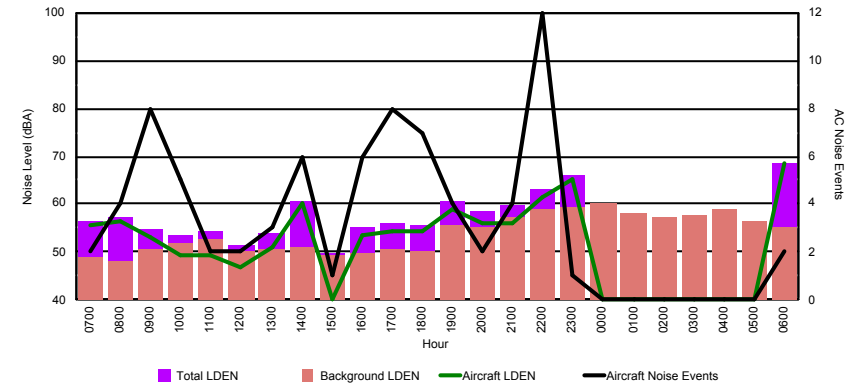

Luxembourg Airport Noise Distribution by Hour

Between 16/01/2019 00:00:00 and 16/01/2019 23:59:59 (Local Time)

Day	Aircraft Events	Total LDEN dB (A)	Aircraft LDEN dB(A)	Background LDEN dB(A)	Total LDay dB(A)	Total LEvening dB(A)	Total LNight dB (A)
16/01/19 7:00	2	56.5	55.7	48.8	56.5	-	-
16/01/19 8:00	4	57.1	56.5	48.1	57.1	-	-
16/01/19 9:00	8	54.9	53.1	50.7	54.9	-	-
16/01/19 10:00	5	53.7	49.2	52.0	53.7	-	-
16/01/19 11:00	2	54.2	49.5	52.5	54.2	-	-
16/01/19 12:00	2	51.5	46.7	50.0	51.5	-	-
16/01/19 13:00	3	54.0	51.2	50.8	54.0	-	-
16/01/19 14:00	6	60.5	60.0	51.1	60.5	-	-
16/01/19 15:00	1	49.9	39.1	49.5	49.9	-	-
16/01/19 16:00	6	55.0	53.7	49.7	55.0	-	-
16/01/19 17:00	8	55.9	54.5	50.7	55.9	-	-
16/01/19 18:00	7	55.8	54.4	50.4	55.8	-	-
16/01/19 19:00	4	60.6	59.0	55.5	-	60.6	-
16/01/19 20:00	2	58.6	56.1	55.2	-	58.6	-
16/01/19 21:00	4	59.7	56.2	57.3	-	59.7	-
16/01/19 22:00	12	63.2	61.4	58.9	-	63.2	-
16/01/19 23:00	1	66.2	65.1	59.4	-	-	66.2
17/01/19 0:00	-	60.1	-	60.3	-	-	60.1
17/01/19 1:00	-	58.0	-	58.0	-	-	58.0
17/01/19 2:00	-	57.1	-	57.1	-	-	57.1
17/01/19 3:00	-	57.5	-	57.6	-	-	57.5
17/01/19 4:00	-	58.8	-	58.8	-	-	58.8
17/01/19 5:00	-	56.6	-	56.6	-	-	56.6
17/01/19 6:00	2	68.6	68.4	55.3	-	-	68.6
	79	60.1	58.3	55.5	55.7	60.9	62.8

Location: Roodt/Syr NMT # 1