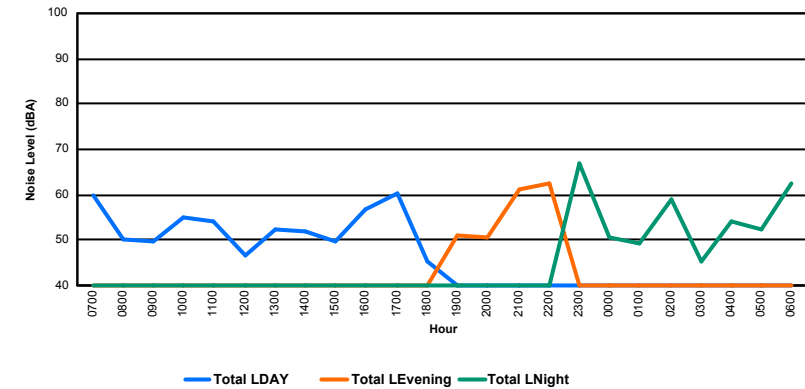

Luxembourg Airport Noise Distribution by Hour

Between 16/10/2018 00:00:00 and 16/10/2018 23:59:59 (Local Time)

Day	Aircraft Events	Total LDEN dB (A)	Aircraft LDEN dB(A)	Background LDEN dB(A)	Total LDay dB(A)	Total LEvening dB(A)	Total LNight dB (A)
16/10/18 7:00	3	59.7	59.2	50.2	59.7	-	-
16/10/18 8:00	2	50.2	45.5	48.5	50.2	-	-
16/10/18 9:00	1	49.9	40.7	49.3	49.9	-	-
16/10/18 10:00	2	55.2	52.2	52.2	55.2	-	-
16/10/18 11:00	3	54.3	52.7	49.1	54.3	-	-
16/10/18 12:00	-	46.4	-	46.4	46.4	-	-
16/10/18 13:00	1	52.2	49.5	49.0	52.2	-	-
16/10/18 14:00	1	51.9	44.7	51.1	51.9	-	-
16/10/18 15:00	1	49.7	43.7	48.6	49.7	-	-
16/10/18 16:00	3	56.7	56.1	47.6	56.7	-	-
16/10/18 17:00	2	60.5	57.3	57.7	60.5	-	-
16/10/18 18:00	-	45.5	-	45.5	45.5	-	-
16/10/18 19:00	1	51.2	44.8	50.1	-	51.2	-
16/10/18 20:00	-	50.4	-	50.4	-	50.4	-
16/10/18 21:00	2	61.0	60.5	51.5	-	61.0	-
16/10/18 22:00	4	62.6	61.7	55.0	-	62.6	-
16/10/18 23:00	2	66.9	66.7	55.1	-	-	66.9
17/10/18 0:00	-	50.5	-	50.5	-	-	50.5
17/10/18 1:00	-	49.3	-	49.3	-	-	49.3
17/10/18 2:00	-	59.0	-	59.0	-	-	59.0
17/10/18 3:00	-	45.3	-	45.3	-	-	45.3
17/10/18 4:00	-	54.3	-	54.3	-	-	54.3
17/10/18 5:00	-	52.3	-	52.3	-	-	52.3
17/10/18 6:00	5	62.6	60.1	59.3	-	-	62.6
	33	58.1	56.5	53.0	55.0	59.2	60.1

Location: Roodt/Syr NMT # 1