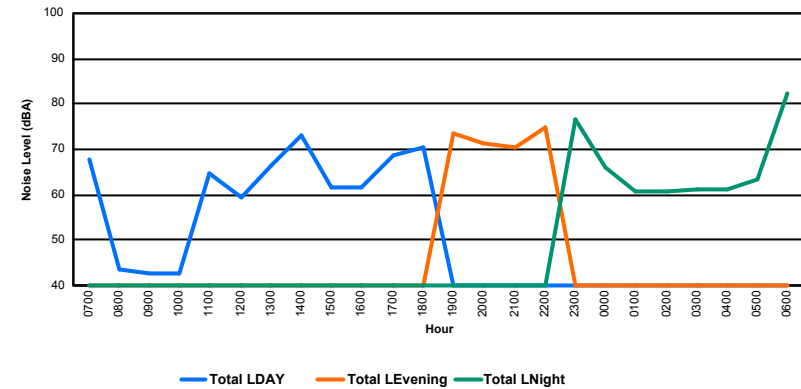

Luxembourg Airport Noise Distribution by Hour

Between 16/01/2019 00:00:00 and 16/01/2019 23:59:59 (Local Time)

Day	Aircraft Events	Total LDEN dB(A)	Aircraft LDEN dB(A)	Background LDEN dB(A)	Total LDay dB(A)	Total LEvening dB(A)	Total LNight dB(A)
16/01/19 7:00	2	68.0	67.8	54.5	68.0	-	-
16/01/19 8:00	-	43.7	-	43.7	43.7	-	-
16/01/19 9:00	-	42.8	-	42.8	42.8	-	-
16/01/19 10:00	-	42.7	-	42.7	42.7	-	-
16/01/19 11:00	2	64.6	64.2	54.0	64.6	-	-
16/01/19 12:00	2	59.3	57.6	54.4	59.3	-	-
16/01/19 13:00	5	66.6	66.1	56.4	66.6	-	-
16/01/19 14:00	6	73.3	73.2	55.9	73.3	-	-
16/01/19 15:00	5	61.7	60.5	55.8	61.7	-	-
16/01/19 16:00	3	61.5	60.9	52.7	61.5	-	-
16/01/19 17:00	13	68.8	68.3	59.7	68.8	-	-
16/01/19 18:00	17	70.3	69.9	59.5	70.3	-	-
16/01/19 19:00	5	73.5	72.9	64.1	-	73.5	-
16/01/19 20:00	2	71.2	70.5	62.5	-	71.2	-
16/01/19 21:00	7	70.3	69.5	62.7	-	70.3	-
16/01/19 22:00	20	74.7	74.5	62.4	-	74.7	-
16/01/19 23:00	1	76.6	76.1	66.2	-	-	76.6
17/01/19 0:00	-	66.0	-	66.6	-	-	66.0
17/01/19 1:00	-	60.9	-	61.1	-	-	60.9
17/01/19 2:00	-	60.8	-	60.9	-	-	60.8
17/01/19 3:00	-	61.1	-	61.1	-	-	61.1
17/01/19 4:00	-	61.2	-	61.2	-	-	61.2
17/01/19 5:00	-	63.2	-	63.2	-	-	63.2
17/01/19 6:00	3	82.3	82.1	67.4	-	-	82.3
	93	71.8	71.3	61.4	66.8	72.8	74.5

Location: DVOR NMT # 2