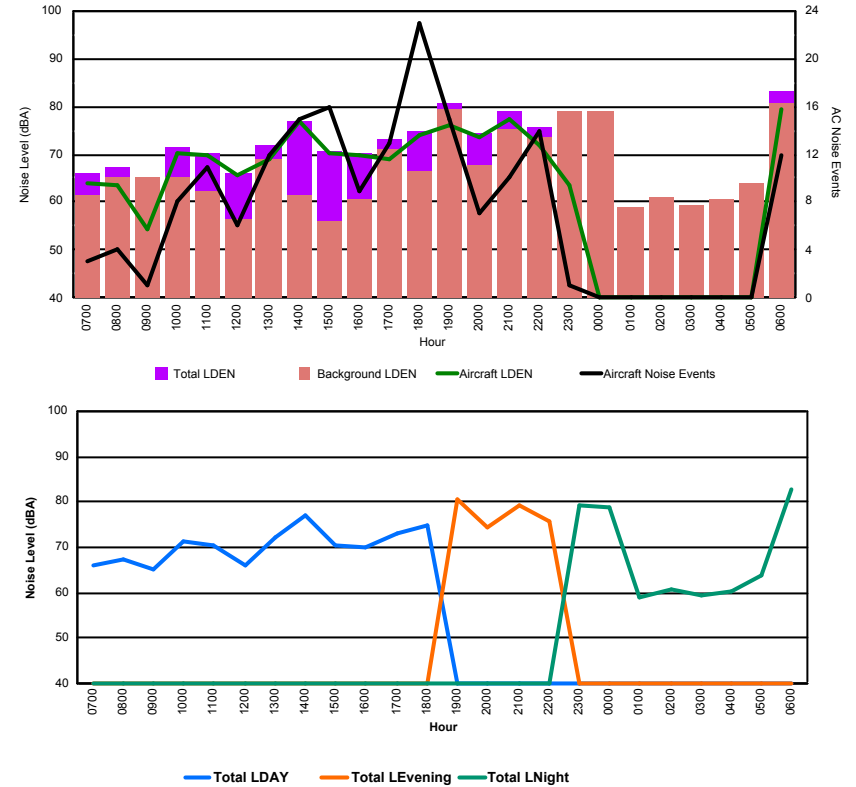

Luxembourg Airport Noise Distribution by Hour

Between 16/01/2019 00:00:00 and 16/01/2019 23:59:59 (Local Time)

Day	Aircraft Events	Total LDEN dB (A)	Aircraft LDEN dB(A)	Background LDEN dB(A)	Total LDay dB(A)	Total LEvening dB(A)	Total LNight dB (A)
16/01/19 7:00	3	65.9	63.9	61.6	65.9	-	-
16/01/19 8:00	4	67.5	63.6	65.3	67.5	-	-
16/01/19 9:00	1	65.3	54.4	65.0	65.3	-	-
16/01/19 10:00	8	71.5	70.4	65.3	71.5	-	-
16/01/19 11:00	11	70.3	69.6	62.5	70.3	-	-
16/01/19 12:00	6	66.1	65.6	56.6	66.1	-	-
16/01/19 13:00	12	72.0	68.9	69.1	72.0	-	-
16/01/19 14:00	15	76.9	76.7	61.5	76.9	-	-
16/01/19 15:00	16	70.6	70.4	55.9	70.6	-	-
16/01/19 16:00	9	70.1	69.6	60.8	70.1	-	-
16/01/19 17:00	13	73.1	69.0	71.1	73.1	-	-
16/01/19 18:00	23	74.7	74.1	66.3	74.7	-	-
16/01/19 19:00	15	80.7	76.2	79.2	-	80.7	-
16/01/19 20:00	7	74.5	73.4	67.9	-	74.5	-
16/01/19 21:00	10	79.1	77.1	75.3	-	79.1	-
16/01/19 22:00	14	75.6	71.8	73.7	-	75.6	-
16/01/19 23:00	1	79.1	63.7	79.1	-	-	79.1
17/01/19 0:00	-	78.7	-	78.9	-	-	78.7
17/01/19 1:00	-	58.9	-	58.9	-	-	58.9
17/01/19 2:00	-	60.8	-	60.9	-	-	60.8
17/01/19 3:00	-	59.4	-	59.5	-	-	59.4
17/01/19 4:00	-	60.4	-	60.5	-	-	60.4
17/01/19 5:00	-	63.8	-	64.1	-	-	63.8
17/01/19 6:00	12	83.0	79.3	80.8	-	-	83.0
	180	75.2	71.7	73.0	71.7	78.2	76.5

Location: Mid Runway NMT # 3