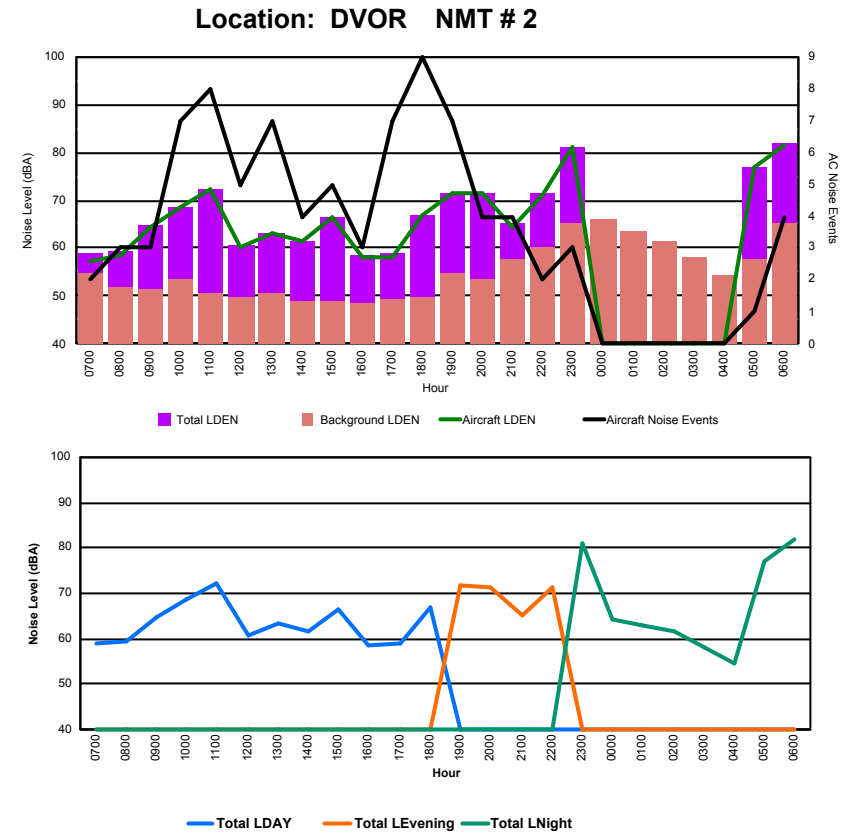

Luxembourg Airport Noise Distribution by Hour

Between 16/07/2018 00:00:00 and 16/07/2018 23:59:59 (Local Time)

Day	Aircraft Events	Total LDEN dB(A)	Aircraft LDEN dB(A)	Background LDEN dB(A)	Total LDay dB(A)	Total LEvening dB(A)	Total LNight dB(A)
16/07/18 7:00	2	59.0	57.2	54.6	59.0	-	-
16/07/18 8:00	3	59.5	58.6	52.0	59.5	-	-
16/07/18 9:00	3	64.7	64.5	51.3	64.7	-	-
16/07/18 10:00	7	68.7	68.6	53.5	68.7	-	-
16/07/18 11:00	8	72.1	72.1	50.5	72.1	-	-
16/07/18 12:00	5	60.8	60.4	49.9	60.8	-	-
16/07/18 13:00	7	63.3	63.0	50.6	63.3	-	-
16/07/18 14:00	4	61.6	61.3	48.9	61.6	-	-
16/07/18 15:00	5	66.6	66.5	49.0	66.6	-	-
16/07/18 16:00	3	58.5	58.1	48.4	58.5	-	-
16/07/18 17:00	7	58.8	58.3	49.4	58.8	-	-
16/07/18 18:00	9	67.0	66.9	49.8	67.0	-	-
16/07/18 19:00	7	71.6	71.5	54.6	-	71.6	-
16/07/18 20:00	4	71.4	71.4	53.5	-	71.4	-
16/07/18 21:00	4	65.1	64.3	57.7	-	65.1	-
16/07/18 22:00	2	71.5	71.2	60.3	-	71.5	-
16/07/18 23:00	3	81.0	80.9	65.4	-	-	81.0
17/07/18 0:00	-	64.4	-	66.0	-	-	64.4
17/07/18 1:00	-	63.1	-	63.5	-	-	63.1
17/07/18 2:00	-	61.5	-	61.5	-	-	61.5
17/07/18 3:00	-	58.1	-	58.1	-	-	58.1
17/07/18 4:00	-	54.5	-	54.5	-	-	54.5
17/07/18 5:00	1	76.9	76.9	57.8	-	-	76.9
17/07/18 6:00	4	81.7	81.6	65.0	-	-	81.7
	88	72.4	72.3	59.1	65.7	70.6	76.2