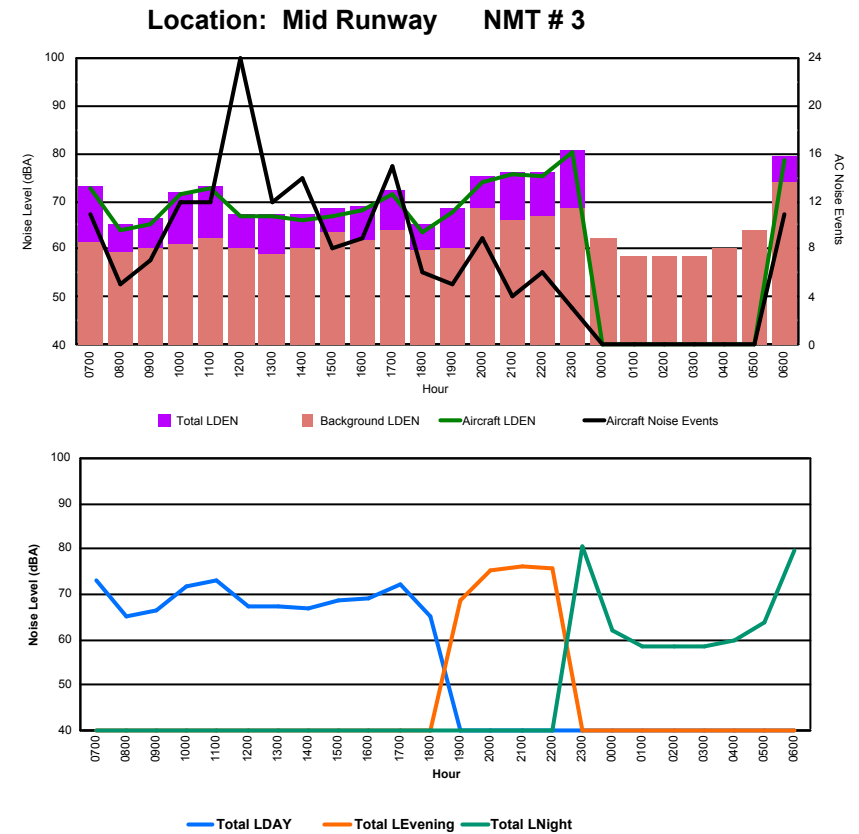

Location: DVOR NMT # 2

Luxembourg Airport Noise Distribution by Hour

Between 16/10/2018 00:00:00 and 16/10/2018 23:59:59 (Local Time)

Day	Aircraft Events	Total LDEN dB (A)	Aircraft LDEN dB(A)	Background LDEN dB(A)	Total LDay dB(A)	Total LEvening dB(A)	Total LNight dB (A)
16/10/18 7:00	11	73.1	72.9	61.3	73.1	-	-
16/10/18 8:00	5	65.2	64.1	59.3	65.2	-	-
16/10/18 9:00	7	66.6	65.4	60.4	66.6	-	-
16/10/18 10:00	12	71.9	71.6	60.9	71.9	-	-
16/10/18 11:00	12	73.2	72.9	62.4	73.2	-	-
16/10/18 12:00	24	67.5	66.7	60.4	67.5	-	-
16/10/18 13:00	12	67.4	66.8	58.9	67.4	-	-
16/10/18 14:00	14	67.1	66.2	60.0	67.1	-	-
16/10/18 15:00	8	68.5	66.9	63.4	68.5	-	-
16/10/18 16:00	9	69.0	68.0	61.9	69.0	-	-
16/10/18 17:00	15	72.1	71.5	63.8	72.1	-	-
16/10/18 18:00	6	65.2	63.7	59.9	65.2	-	-
16/10/18 19:00	5	68.5	67.7	60.4	-	68.5	-
16/10/18 20:00	9	75.2	74.1	68.7	-	75.2	-
16/10/18 21:00	4	76.1	75.7	66.2	-	76.1	-
16/10/18 22:00	6	75.9	75.4	66.8	-	75.9	-
16/10/18 23:00	3	80.5	80.2	68.4	-	-	80.5
17/10/18 0:00	-	61.9	-	62.3	-	-	61.9
17/10/18 1:00	-	58.5	-	58.5	-	-	58.5
17/10/18 2:00	-	58.6	-	58.7	-	-	58.6
17/10/18 3:00	-	58.6	-	58.6	-	-	58.6
17/10/18 4:00	-	60.0	-	60.0	-	-	60.0
17/10/18 5:00	-	63.9	-	64.0	-	-	63.9
17/10/18 6:00	11	79.5	78.4	73.8	-	-	79.5
	173	72.7	72.0	64.8	69.8	74.8	74.2