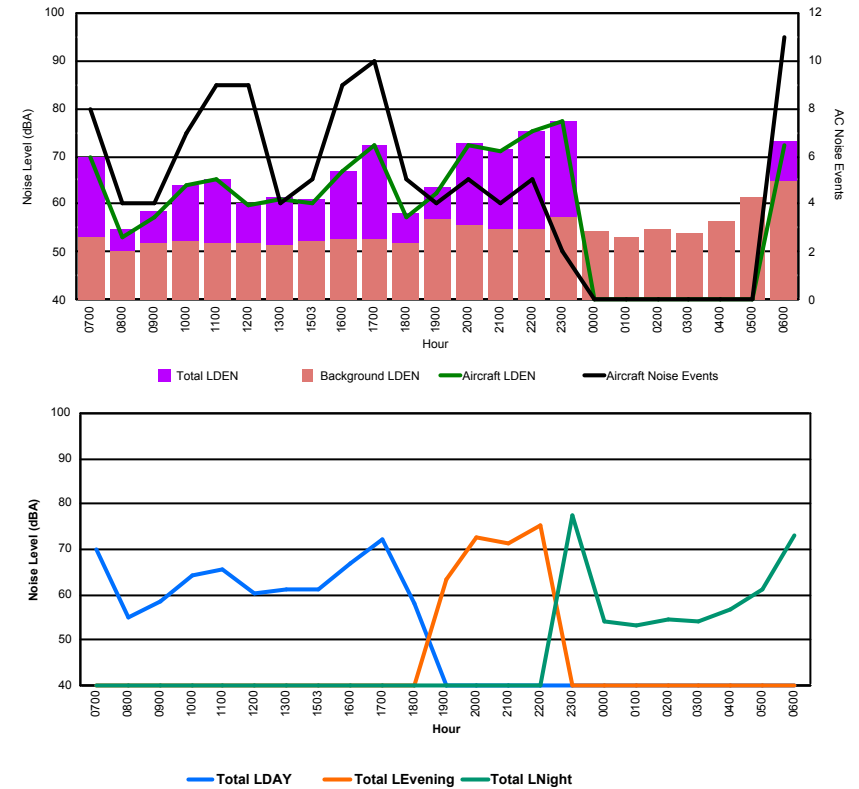

Luxembourg Airport Noise Distribution by Hour

Between 16/10/2018 00:00:00 and 16/10/2018 23:59:59 (Local Time)

Day	Aircraft Events	Total LDEN dB (A)	Aircraft LDEN dB(A)	Background LDEN dB(A)	Total LDay dB(A)	Total LEvening dB(A)	Total LNight dB (A)
16/10/18 7:00	8	69.9	69.8	53.2	69.9	-	-
16/10/18 8:00	4	54.9	53.2	50.2	54.9	-	-
16/10/18 9:00	4	58.4	57.3	51.8	58.4	-	-
16/10/18 10:00	7	64.1	63.8	52.1	64.1	-	-
16/10/18 11:00	9	65.4	65.2	51.7	65.4	-	-
16/10/18 12:00	9	60.3	59.7	51.7	60.3	-	-
16/10/18 13:00	4	61.3	60.9	51.3	61.3	-	-
16/10/18 15:03	5	61.0	60.4	52.1	61.0	-	-
16/10/18 16:00	9	66.8	66.7	52.6	66.8	-	-
16/10/18 17:00	10	72.2	72.1	52.6	72.2	-	-
16/10/18 18:00	5	58.2	57.1	51.8	58.2	-	-
16/10/18 19:00	4	63.5	62.5	56.7	-	63.5	-
16/10/18 20:00	5	72.6	72.4	55.7	-	72.6	-
16/10/18 21:00	4	71.3	71.2	54.9	-	71.3	-
16/10/18 22:00	5	75.4	75.3	54.7	-	75.4	-
16/10/18 23:00	2	77.4	77.4	57.3	-	-	77.4
17/10/18 0:00	-	54.3	-	54.3	-	-	54.3
17/10/18 1:00	-	53.3	-	53.3	-	-	53.3
17/10/18 2:00	-	54.6	-	54.6	-	-	54.6
17/10/18 3:00	-	54.0	-	54.0	-	-	54.0
17/10/18 4:00	-	56.6	-	56.6	-	-	56.6
17/10/18 5:00	-	61.3	-	61.3	-	-	61.3
17/10/18 6:00	11	73.1	72.5	64.6	-	-	73.1
	105	69.2	68.9	56.1	65.9	72.3	69.9

Location: DVOR NMT # 2