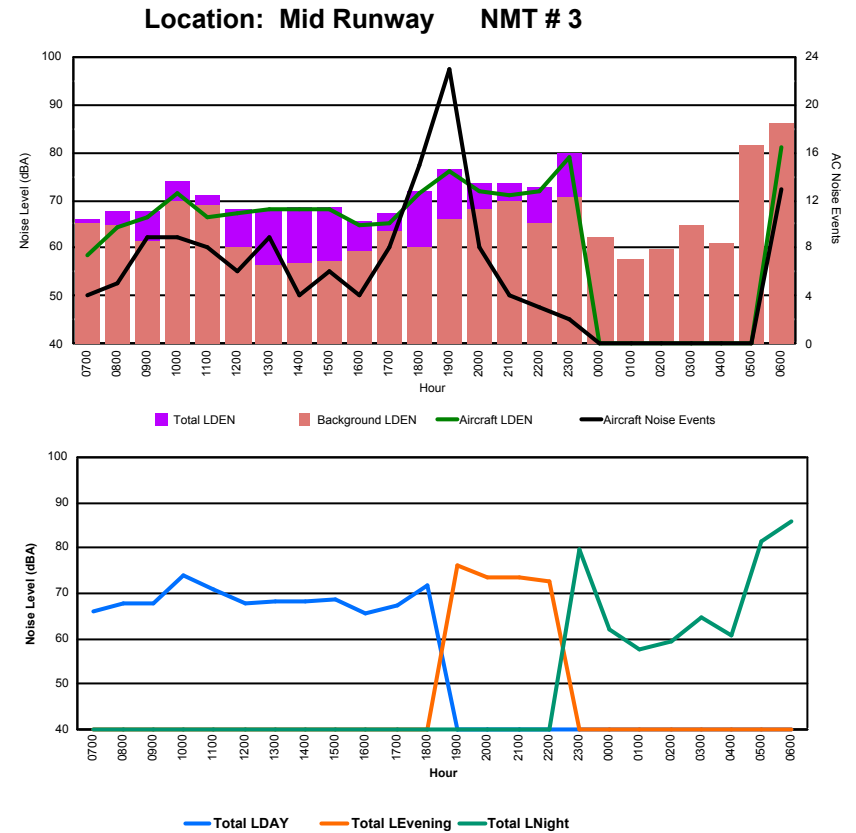

Luxembourg Airport Noise Distribution by Hour

Between 16/07/2018 00:00:00 and 16/07/2018 23:59:59 (Local Time)

Day	Aircraft Events	Total LDEN dB (A)	Aircraft LDEN dB(A)	Background LDEN dB(A)	Total LDay dB(A)	Total LEvening dB(A)	Total LNight dB (A)
16/07/18 7:00	4	66.0	58.5	65.1	66.0	-	-
16/07/18 8:00	5	67.6	64.5	64.8	67.6	-	-
16/07/18 9:00	9	67.6	66.4	61.6	67.6	-	-
16/07/18 10:00	9	73.8	71.5	69.9	73.8	-	-
16/07/18 11:00	8	70.9	66.5	69.0	70.9	-	-
16/07/18 12:00	6	68.0	67.2	60.2	68.0	-	-
16/07/18 13:00	9	68.2	68.0	56.3	68.2	-	-
16/07/18 14:00	4	68.4	68.1	56.8	68.4	-	-
16/07/18 15:00	6	68.5	68.2	57.2	68.5	-	-
16/07/18 16:00	4	65.8	64.7	59.5	65.8	-	-
16/07/18 17:00	8	67.3	65.1	63.7	67.3	-	-
16/07/18 18:00	15	71.8	71.5	60.3	71.8	-	-
16/07/18 19:00	23	76.4	76.1	66.0	-	76.4	-
16/07/18 20:00	8	73.4	71.9	68.3	-	73.4	-
16/07/18 21:00	4	73.4	71.0	69.8	-	73.4	-
16/07/18 22:00	3	72.6	71.8	65.3	-	72.6	-
16/07/18 23:00	2	79.6	79.0	70.8	-	-	79.6
17/07/18 0:00	-	61.9	-	62.1	-	-	61.9
17/07/18 1:00	-	57.7	-	57.7	-	-	57.7
17/07/18 2:00	-	59.6	-	59.6	-	-	59.6
17/07/18 3:00	-	64.6	-	64.7	-	-	64.6
17/07/18 4:00	-	60.8	-	60.9	-	-	60.8
17/07/18 5:00	-	81.3	-	81.3	-	-	81.3
17/07/18 6:00	13	85.9	81.1	86.0	-	-	85.9
	140	75.4	71.8	74.0	69.3	74.2	78.9