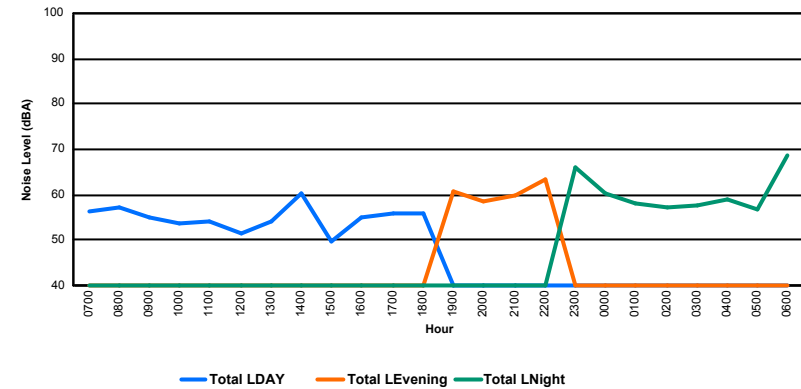

Luxembourg Airport Noise Distribution by Hour

Between 16/01/2019 00:00:00 and 16/01/2019 23:59:59 (Local Time)

Day	Aircraft Events	Total LDEN dB (A)	Aircraft LDEN dB(A)	Background LDEN dB(A)	Total LDay dB(A)	Total LEvening dB(A)	Total LNight dB (A)
16/01/19 7:00	2	56.5	55.7	48.8	56.5	-	-
16/01/19 8:00	4	57.1	56.5	48.1	57.1	-	-
16/01/19 9:00	8	54.9	53.1	50.7	54.9	-	-
16/01/19 10:00	5	53.7	49.2	52.0	53.7	-	-
16/01/19 11:00	2	54.2	49.5	52.5	54.2	-	-
16/01/19 12:00	2	51.5	46.7	50.0	51.5	-	-
16/01/19 13:00	3	54.0	51.2	50.8	54.0	-	-
16/01/19 14:00	6	60.5	60.0	51.1	60.5	-	-
16/01/19 15:00	1	49.9	39.1	49.5	49.9	-	-
16/01/19 16:00	6	55.0	53.7	49.7	55.0	-	-
16/01/19 17:00	8	55.9	54.5	50.7	55.9	-	-
16/01/19 18:00	7	55.8	54.4	50.4	55.8	-	-
16/01/19 19:00	4	60.6	59.0	55.5	-	60.6	-
16/01/19 20:00	2	58.6	56.1	55.2	-	58.6	-
16/01/19 21:00	4	59.7	56.2	57.3	-	59.7	-
16/01/19 22:00	12	63.2	61.4	58.9	-	63.2	-
16/01/19 23:00	1	66.2	65.1	59.4	-	-	66.2
17/01/19 0:00	-	60.1	-	60.3	-	-	60.1
17/01/19 1:00	-	58.0	-	58.0	-	-	58.0
17/01/19 2:00	-	57.1	-	57.1	-	-	57.1
17/01/19 3:00	-	57.5	-	57.6	-	-	57.5
17/01/19 4:00	-	58.8	-	58.8	-	-	58.8
17/01/19 5:00	-	56.6	-	56.6	-	-	56.6
17/01/19 6:00	2	68.6	68.4	55.3	-	-	68.6
	79	60.1	58.3	55.5	55.7	60.9	62.8

Location: Roodt/Syr NMT # 1