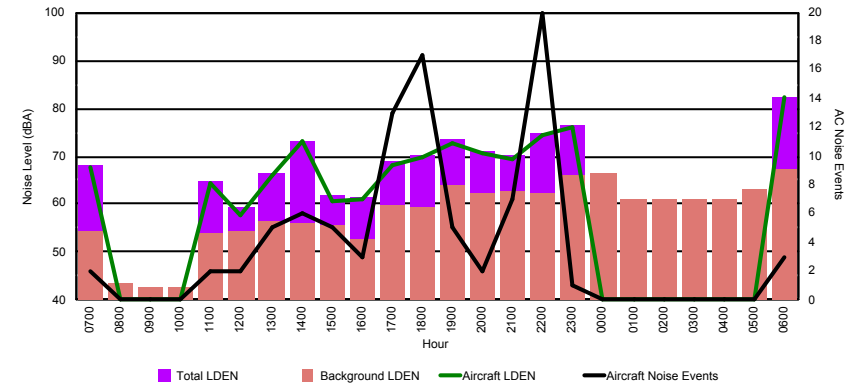

Luxembourg Airport Noise Distribution by Hour

Between 16/01/2019 00:00:00 and 16/01/2019 23:59:59 (Local Time)

Day	Aircraft Events	Total LDEN dB(A)	Aircraft LDEN dB(A)	Background LDEN dB(A)	Total LDay dB(A)	Total LEvening dB(A)	Total LNight dB(A)
16/01/19 7:00	2	68.0	67.8	54.5	68.0	-	-
16/01/19 8:00	-	43.7	-	43.7	43.7	-	-
16/01/19 9:00	-	42.8	-	42.8	42.8	-	-
16/01/19 10:00	-	42.7	-	42.7	42.7	-	-
16/01/19 11:00	2	64.6	64.2	54.0	64.6	-	-
16/01/19 12:00	2	59.3	57.6	54.4	59.3	-	-
16/01/19 13:00	5	66.6	66.1	56.4	66.6	-	-
16/01/19 14:00	6	73.3	73.2	55.9	73.3	-	-
16/01/19 15:00	5	61.7	60.5	55.8	61.7	-	-
16/01/19 16:00	3	61.5	60.9	52.7	61.5	-	-
16/01/19 17:00	13	68.8	68.3	59.7	68.8	-	-
16/01/19 18:00	17	70.3	69.9	59.5	70.3	-	-
16/01/19 19:00	5	73.5	72.9	64.1	-	73.5	-
16/01/19 20:00	2	71.2	70.5	62.5	-	71.2	-
16/01/19 21:00	7	70.3	69.5	62.7	-	70.3	-
16/01/19 22:00	20	74.7	74.5	62.4	-	74.7	-
16/01/19 23:00	1	76.6	76.1	66.2	-	-	76.6
17/01/19 0:00	-	66.0	-	66.6	-	-	66.0
17/01/19 1:00	-	60.9	-	61.1	-	-	60.9
17/01/19 2:00	-	60.8	-	60.9	-	-	60.8
17/01/19 3:00	-	61.1	-	61.1	-	-	61.1
17/01/19 4:00	-	61.2	-	61.2	-	-	61.2
17/01/19 5:00	-	63.2	-	63.2	-	-	63.2
17/01/19 6:00	3	82.3	82.1	67.4	-	-	82.3
	93	71.8	71.3	61.4	66.8	72.8	74.5

Location: DVOR NMT # 2