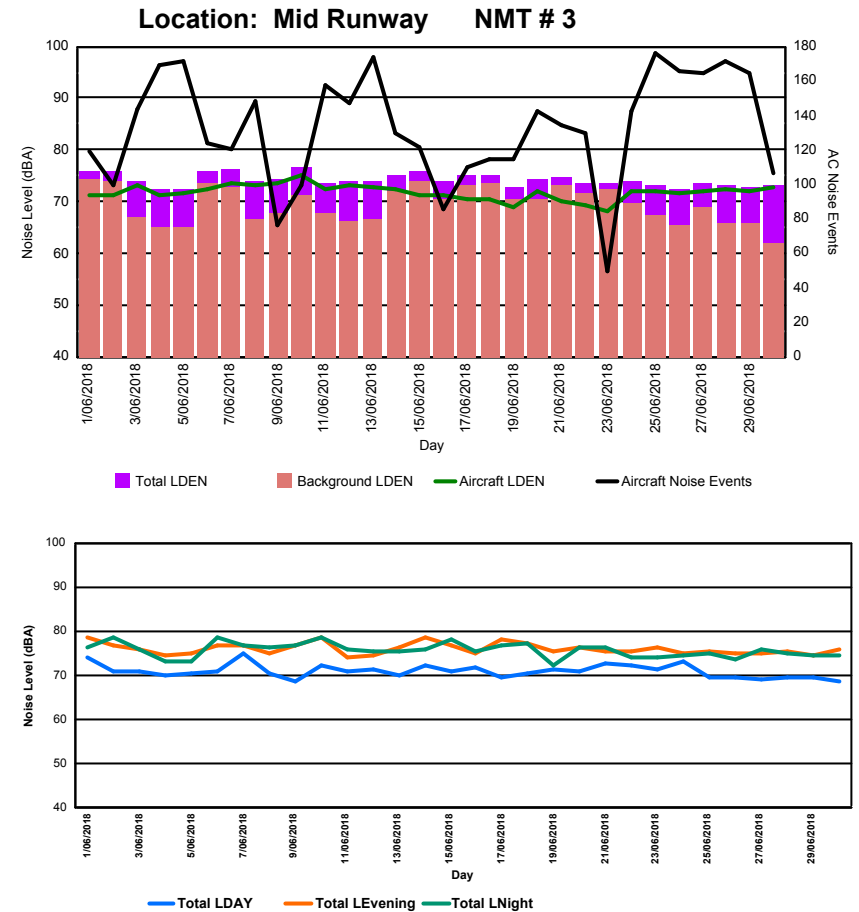

Day	Aircraft Events	Total LDEN dB (A)	Aircraft LDEN dB(A)	Background LDEN dB(A)	Total LDay dB(A)	Total LEvening dB(A)	Total LNight dB (A)
01/06/2018	119	76.0	71.3	74.3	74.3	78.5	76.4
02/06/2018	100	75.9	71.2	74.1	70.7	76.6	78.8
03/06/2018	144	74.0	73.2	66.8	70.8	75.8	75.9
04/06/2018	169	72.3	71.4	65.0	70.1	74.7	73.1
05/06/2018	172	72.5	71.7	65.2	70.6	75.1	73.0
06/06/2018	124	76.0	72.4	73.6	70.9	76.9	78.8
07/06/2018	120	76.1	73.4	72.9	75.1	76.8	76.9
08/06/2018	148	74.0	73.2	66.4	70.5	74.9	76.3
09/06/2018	76	74.5	73.5	67.7	68.5	76.7	77.0
10/06/2018	100	76.5	75.0	71.4	72.2	78.8	78.6
11/06/2018	157	73.7	72.4	67.8	71.0	74.3	75.8
12/06/2018	147	73.8	73.0	66.1	71.5	74.5	75.6
13/06/2018	174	73.8	72.9	66.6	70.0	76.4	75.4
14/06/2018	130	75.2	72.4	72.1	72.3	78.8	75.7
15/06/2018	121	75.7	71.3	73.8	71.1	76.6	78.4
16/06/2018	85	73.9	71.1	70.6	71.6	74.9	75.5
17/06/2018	110	75.1	70.6	73.2	69.5	78.4	76.9
18/06/2018	114	75.2	70.3	73.6	70.4	77.3	77.5
19/06/2018	115	72.7	69.0	70.4	71.5	75.5	72.3
20/06/2018	143	74.3	72.1	70.4	70.7	76.2	76.2
21/06/2018	134	74.7	70.0	73.0	72.9	75.6	76.2
22/06/2018	130	73.5	69.4	71.6	72.1	75.5	74.1
23/06/2018	50	73.6	68.2	72.2	71.3	76.4	74.2
24/06/2018	142	74.1	72.1	69.8	73.2	75.2	74.7
25/06/2018	176	73.3	72.1	67.4	69.6	75.5	75.1
26/06/2018	166	72.4	71.6	65.3	69.4	74.9	73.8
27/06/2018	164	73.4	71.9	68.9	69.2	74.8	75.8
28/06/2018	172	73.1	72.4	65.8	69.7	75.4	74.9
29/06/2018	164	72.8	71.9	65.9	69.6	74.7	74.6
30/06/2018	107	73.0	72.6	62.1	68.5	75.9	74.7
	3973	74.3	72.0	70.7	71.3	76.3	76.1