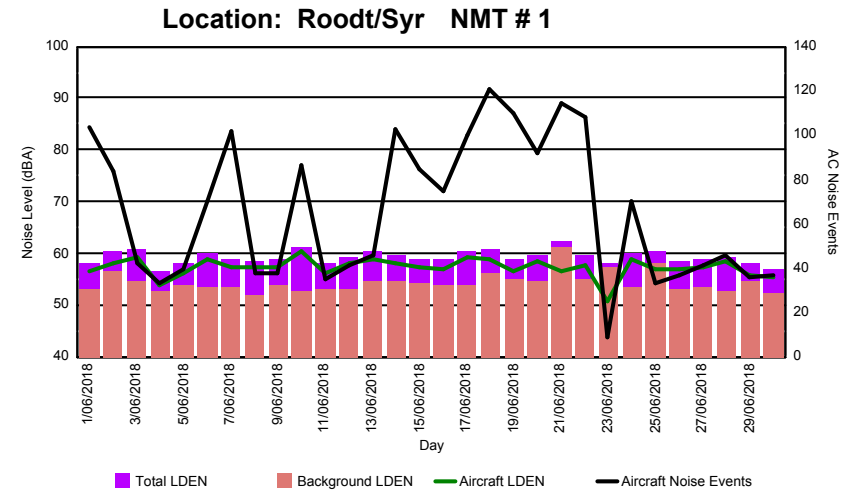

## Luxembourg Airport Noise Distribution by Day

Between 01/06/2018 00:00:00 and 30/06/2018 23:59:59 (Local Time)

Day	Aircraft Events	Total LDEN dB (A)	Aircraft LDEN dB(A)	Background LDEN dB(A)	Total LDay dB(A)	Total LEvening dB(A)	Total LNight dB (A)
01/06/2018	104	58.1	56.5	53.0	56.3	60.8	58.3
02/06/2018	84	60.4	58.1	56.4	56.1	59.7	63.4
03/06/2018	42	60.6	59.4	54.4	55.7	61.1	63.4
04/06/2018	33	56.4	54.0	52.8	54.6	57.2	58.0
05/06/2018	39	58.1	56.2	53.7	54.3	59.7	60.3
06/06/2018	70	60.0	59.0	53.4	54.8	63.0	62.0
07/06/2018	102	58.8	57.3	53.4	56.9	60.8	59.7
08/06/2018	38	58.3	57.2	51.9	54.3	58.7	61.0
09/06/2018	38	59.0	57.4	54.0	54.1	64.0	58.8
10/06/2018	86	61.1	60.5	52.6	55.5	62.2	64.0
11/06/2018	35	57.9	56.2	53.0	55.8	56.4	60.3
12/06/2018	41	59.4	58.2	53.2	55.2	60.8	61.8
13/06/2018	46	60.3	59.0	54.4	55.3	63.2	62.2
14/06/2018	103	59.6	58.1	54.5	57.2	63.2	59.6
15/06/2018	85	59.0	57.3	54.2	56.0	61.2	60.4
16/06/2018	75	58.7	57.0	53.7	56.4	58.7	60.7
17/06/2018	100	60.3	59.1	54.0	57.8	61.7	61.8
18/06/2018	121	60.6	58.7	56.2	59.7	61.9	61.0
19/06/2018	110	58.7	56.4	55.0	56.9	59.3	60.3
20/06/2018	92	59.7	58.3	54.4	56.1	60.9	62.0
21/06/2018	114	62.3	56.5	61.3	58.5	60.4	65.5
22/06/2018	108	59.5	57.7	54.9	57.1	60.5	61.3
23/06/2018	9	58.2	50.8	57.4	56.5	62.0	57.0
24/06/2018	70	59.9	58.7	53.6	57.1	60.7	61.9
25/06/2018	33	60.4	56.9	58.0	59.8	60.4	61.0
26/06/2018	37	58.5	57.0	53.1	54.8	59.1	60.9
27/06/2018	41	58.9	57.4	53.4	55.3	59.3	61.3
28/06/2018	46	59.3	58.3	52.6	54.7	62.5	60.8
29/06/2018	36	58.1	55.6	54.6	54.8	60.4	59.7
30/06/2018	37	57.0	55.4	52.1	54.9	60.5	56.9
	<b>1975</b>	<b>59.4</b>	<b>57.6</b>	<b>54.9</b>	<b>56.4</b>	<b>61.0</b>	<b>61.3</b>