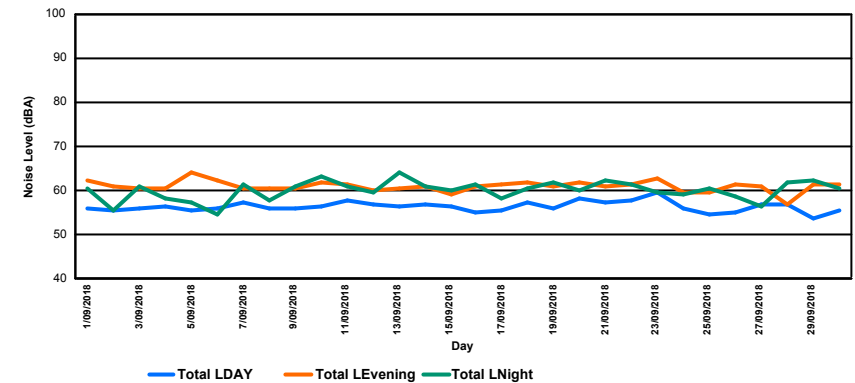

Luxembourg Airport Noise Distribution by Day

Between 01/09/2018 00:00:00 and 30/09/2018 23:59:59 (Local Time)

Day	Aircraft Events	Total LDEN dB (A)	Aircraft LDEN dB(A)	Background LDEN dB(A)	Total LDay dB(A)	Total LEvening dB(A)	Total LNight dB (A)
01/09/2018	30	59.3	58.0	53.5	56.0	62.3	60.5
02/09/2018	16	57.0	51.2	55.7	55.4	61.1	55.4
03/09/2018	66	59.0	57.1	54.6	56.0	60.6	60.8
04/09/2018	51	57.8	55.5	54.2	56.4	60.3	58.0
05/09/2018	53	58.9	57.2	54.0	55.3	64.2	57.1
06/09/2018	81	57.6	55.7	53.3	55.8	62.3	54.7
07/09/2018	106	59.5	58.6	52.5	57.1	60.3	61.4
08/09/2018	78	57.7	57.0	49.7	56.0	60.6	57.8
09/09/2018	90	59.0	58.1	52.2	56.1	60.6	60.8
10/09/2018	102	60.7	59.7	53.8	56.4	61.7	63.1
11/09/2018	106	59.8	58.1	55.0	57.7	61.4	61.1
12/09/2018	95	58.6	56.8	54.2	56.8	60.2	59.7
13/09/2018	48	60.8	59.5	55.1	56.4	60.3	63.9
14/09/2018	88	59.5	58.3	53.3	56.8	61.0	61.1
15/09/2018	83	58.5	57.9	49.6	56.4	59.1	60.2
16/09/2018	67	59.1	58.3	51.7	55.1	61.1	61.2
17/09/2018	74	57.9	54.5	55.3	55.6	61.2	58.1
18/09/2018	101	59.5	58.0	54.4	57.2	61.8	60.6
19/09/2018	98	59.6	58.0	54.8	55.9	61.0	61.8
20/09/2018	110	59.6	58.2	54.0	58.3	61.8	59.8
21/09/2018	110	60.1	59.3	53.1	57.4	60.7	62.3
22/09/2018	82	59.8	59.0	52.4	57.7	61.3	61.2
23/09/2018	108	60.3	58.8	55.2	59.6	62.9	59.4
24/09/2018	71	58.0	56.5	52.8	56.1	59.7	59.2
25/09/2018	33	58.2	56.9	52.5	54.4	59.7	60.4
26/09/2018	55	58.0	56.3	53.2	54.9	61.3	58.8
27/09/2018	86	57.8	55.8	53.5	57.0	60.9	56.4
28/09/2018	53	59.3	58.4	51.8	56.9	57.0	61.9
29/09/2018	34	59.7	59.4	49.0	53.6	61.5	62.5
30/09/2018	81	59.0	58.2	51.2	55.3	61.5	60.6
	2256	59.1	57.8	53.5	56.5	61.1	60.5