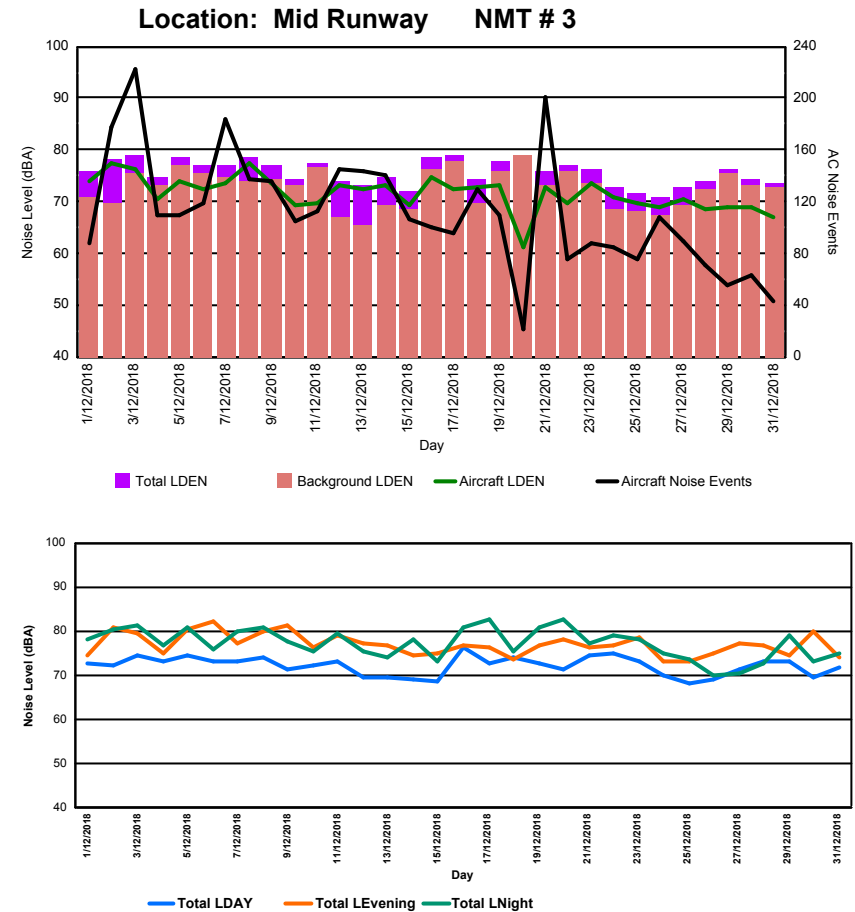

Day	Aircraft Events	Total LDEN dB (A)	Aircraft LDEN dB(A)	Background LDEN dB(A)	Total LDay dB(A)	Total LEvening dB(A)	Total LNight dB (A)
01/12/2018	87	75.7	74.0	70.8	72.8	74.6	78.3
02/12/2018	178	78.1	77.6	69.7	72.2	81.0	80.3
03/12/2018	222	78.8	76.2	75.4	74.5	79.5	81.4
04/12/2018	109	74.9	70.6	73.0	73.2	74.9	76.7
05/12/2018	110	78.7	73.9	77.0	74.4	80.5	81.0
06/12/2018	119	77.1	72.4	75.3	73.1	82.3	75.8
07/12/2018	183	77.2	73.7	74.8	73.3	77.2	80.0
08/12/2018	138	78.6	77.5	73.8	74.3	80.0	81.1
09/12/2018	135	77.0	73.6	74.4	71.4	81.5	77.7
10/12/2018	105	74.4	69.4	73.2	72.3	76.4	75.5
11/12/2018	113	77.4	69.5	76.8	73.4	79.0	79.6
12/12/2018	145	74.0	73.1	67.0	69.4	77.3	75.5
13/12/2018	144	73.2	72.5	65.3	69.5	76.9	74.0
14/12/2018	141	74.8	73.3	69.4	69.0	74.6	78.1
15/12/2018	107	72.0	69.4	68.6	68.7	75.2	73.3
16/12/2018	100	78.5	74.9	76.1	76.5	76.9	80.8
17/12/2018	96	78.9	72.5	77.8	72.7	76.4	82.6
18/12/2018	129	74.5	72.8	69.7	74.0	73.8	75.5
19/12/2018	109	77.7	73.1	75.9	72.6	76.9	81.0
20/12/2018	21	78.9	61.0	78.8	71.2	78.1	82.6
21/12/2018	200	75.9	72.9	73.0	74.4	76.3	77.3
22/12/2018	76	76.9	69.6	76.0	74.8	76.7	78.9
23/12/2018	88	76.4	73.4	73.6	73.2	78.5	78.0
24/12/2018	85	72.9	71.0	68.4	69.9	73.2	75.2
25/12/2018	76	71.7	69.5	68.1	68.2	73.4	73.7
26/12/2018	108	71.0	68.9	67.3	69.1	74.9	70.2
27/12/2018	89	72.9	70.4	69.4	71.5	77.2	70.3
28/12/2018	71	74.0	68.6	72.5	73.4	76.8	72.6
29/12/2018	56	76.3	68.8	75.5	73.0	74.5	79.3
30/12/2018	63	74.4	68.8	73.1	69.5	79.8	73.4
31/12/2018	43	73.6	66.8	72.6	71.9	74.3	75.0
	3446	76.3	72.7	73.9	72.6	77.8	78.4