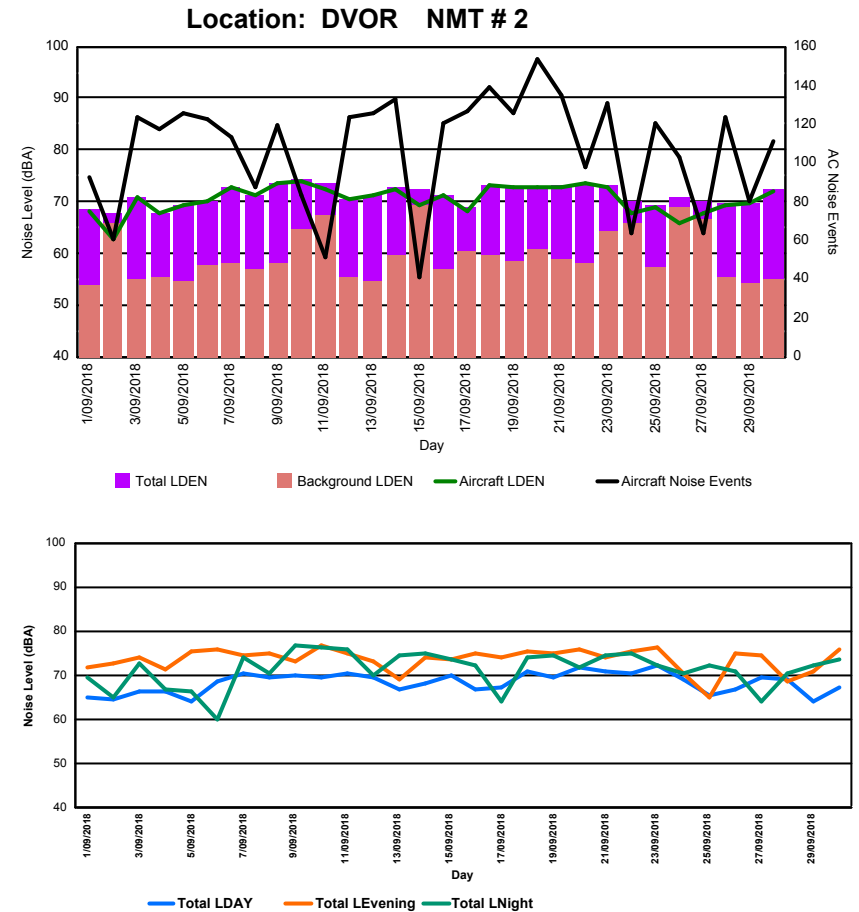

Day	Aircraft Events	Total LDEN dB (A)	Aircraft LDEN dB(A)	Background LDEN dB(A)	Total LDay dB(A)	Total LEvening dB(A)	Total LNight dB (A)
01/09/2018	93	68.4	68.3	53.8	65.2	71.6	69.4
02/09/2018	61	67.6	62.9	65.9	64.7	72.9	65.2
03/09/2018	123	71.0	70.9	54.9	66.3	74.0	72.7
04/09/2018	117	67.9	67.6	55.5	66.4	71.4	66.9
05/09/2018	126	69.4	69.2	54.7	64.1	75.4	66.5
06/09/2018	122	70.1	69.9	57.5	68.5	75.9	59.8
07/09/2018	113	72.7	72.6	57.9	70.4	74.5	74.1
08/09/2018	87	71.3	71.1	56.9	69.5	75.1	70.4
09/09/2018	119	73.7	73.6	57.9	69.8	73.0	76.7
10/09/2018	83	74.3	73.8	64.8	69.7	76.7	76.4
11/09/2018	51	73.7	72.5	67.5	70.5	75.1	75.8
12/09/2018	124	70.5	70.4	55.5	69.4	73.3	69.9
13/09/2018	126	71.1	71.1	54.5	66.6	68.9	74.7
14/09/2018	133	72.6	72.4	59.5	68.2	74.1	75.1
15/09/2018	41	72.2	69.3	69.1	70.2	73.5	73.7
16/09/2018	120	71.2	71.1	56.9	67.0	75.0	72.2
17/09/2018	127	69.0	68.3	60.5	67.4	74.1	63.9
18/09/2018	139	73.3	73.1	59.6	71.0	75.6	74.3
19/09/2018	126	72.9	72.8	58.5	69.7	75.1	74.5
20/09/2018	153	72.8	72.6	60.9	72.0	75.7	71.9
21/09/2018	135	73.0	72.8	58.9	71.1	73.9	74.5
22/09/2018	98	73.5	73.4	58.0	70.4	75.4	75.2
23/09/2018	131	73.3	72.7	64.3	72.3	76.4	72.1
24/09/2018	64	69.9	67.7	65.9	69.1	70.6	70.5
25/09/2018	120	69.1	68.8	57.3	65.4	65.1	72.4
26/09/2018	103	70.7	66.0	69.0	66.6	75.0	71.1
27/09/2018	64	70.1	67.6	66.6	69.7	74.5	63.9
28/09/2018	124	69.5	69.4	55.4	69.0	68.8	70.6
29/09/2018	80	69.7	69.5	54.1	64.1	70.9	72.5
30/09/2018	111	72.2	72.1	55.0	67.5	75.7	73.5
	3214	71.6	71.1	62.4	69.0	74.2	72.7