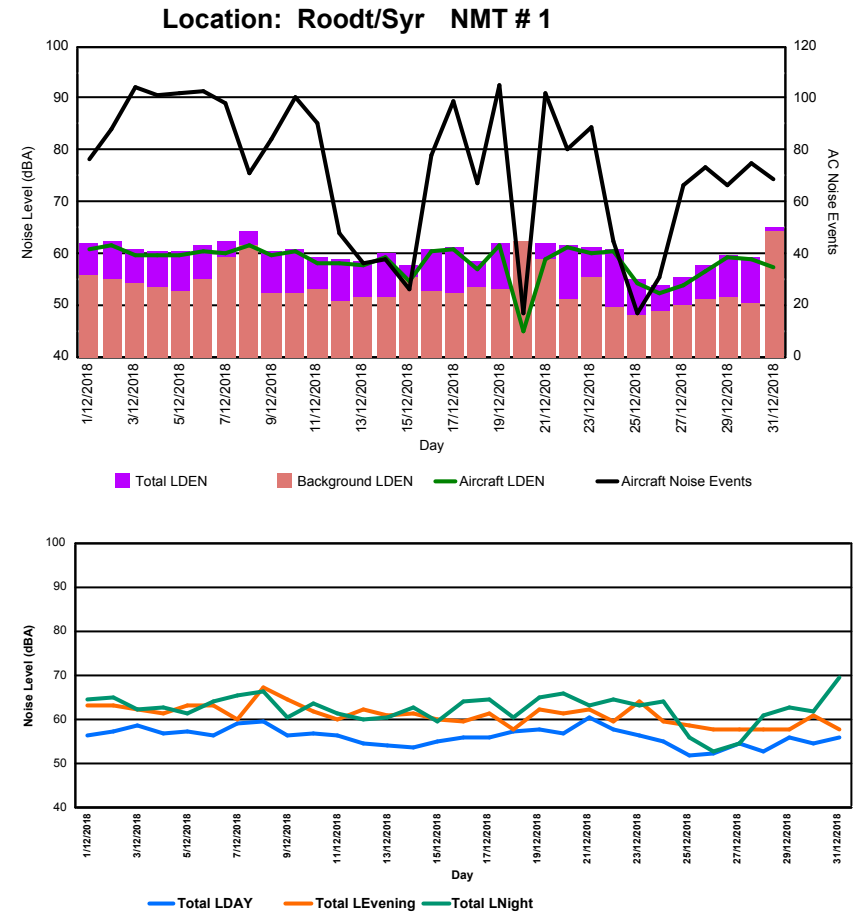

## Luxembourg Airport Noise Distribution by Day

Between 01/12/2018 00:00:00 and 31/12/2018 23:59:59 (Local Time)

Day	Aircraft Events	Total LDEN dB(A)	Aircraft LDEN dB(A)	Background LDEN dB(A)	Total LDay dB(A)	Total LEvening dB(A)	Total LNight dB(A)
01/12/2018	76	61.9	60.8	55.6	56.3	63.2	64.7
02/12/2018	88	62.3	61.5	54.9	57.4	63.2	65.2
03/12/2018	104	60.7	59.7	54.1	58.5	62.3	62.2
04/12/2018	101	60.4	59.5	53.5	56.6	61.4	62.8
05/12/2018	102	60.3	59.5	52.6	57.3	63.1	61.3
06/12/2018	103	61.6	60.5	54.9	56.5	63.4	64.1
07/12/2018	98	62.5	60.0	59.2	59.3	60.1	65.5
08/12/2018	71	64.4	61.4	61.7	59.5	67.2	66.4
09/12/2018	84	60.3	59.6	52.4	56.3	64.7	60.6
10/12/2018	100	60.9	60.2	52.4	56.6	61.8	63.5
11/12/2018	90	59.3	58.2	53.1	56.5	59.9	61.5
12/12/2018	48	58.9	58.2	50.8	54.6	62.4	60.2
13/12/2018	36	58.6	57.7	51.4	54.2	61.1	60.5
14/12/2018	38	59.9	59.2	51.6	53.8	61.2	62.8
15/12/2018	26	57.8	54.4	55.2	55.0	59.9	59.4
16/12/2018	78	60.9	60.2	52.5	56.0	59.4	64.2
17/12/2018	99	61.3	60.7	52.4	55.8	61.5	64.4
18/12/2018	67	58.5	56.9	53.5	57.1	57.8	60.3
19/12/2018	105	62.1	61.6	53.2	57.6	62.5	65.0
20/12/2018	17	62.4	44.8	62.4	57.0	61.2	65.8
21/12/2018	102	61.8	59.0	58.7	60.5	62.3	63.0
22/12/2018	80	61.5	61.0	51.2	57.9	59.7	64.5
23/12/2018	89	61.2	59.9	55.4	56.2	64.2	63.0
24/12/2018	45	60.8	60.4	49.7	55.2	59.6	64.2
25/12/2018	17	55.1	54.1	48.1	51.9	58.7	55.7
26/12/2018	31	53.7	52.1	48.9	52.3	57.5	52.5
27/12/2018	66	55.3	53.9	49.9	54.5	57.8	54.6
28/12/2018	73	57.7	56.7	51.2	52.8	57.6	60.7
29/12/2018	66	59.8	59.1	51.6	56.1	57.7	62.9
30/12/2018	75	59.2	58.7	50.3	54.5	61.0	61.7
31/12/2018	69	65.0	57.3	64.3	56.0	57.7	69.4
	<b>2244</b>	<b>60.8</b>	<b>59.1</b>	<b>56.0</b>	<b>56.6</b>	<b>61.7</b>	<b>63.4</b>