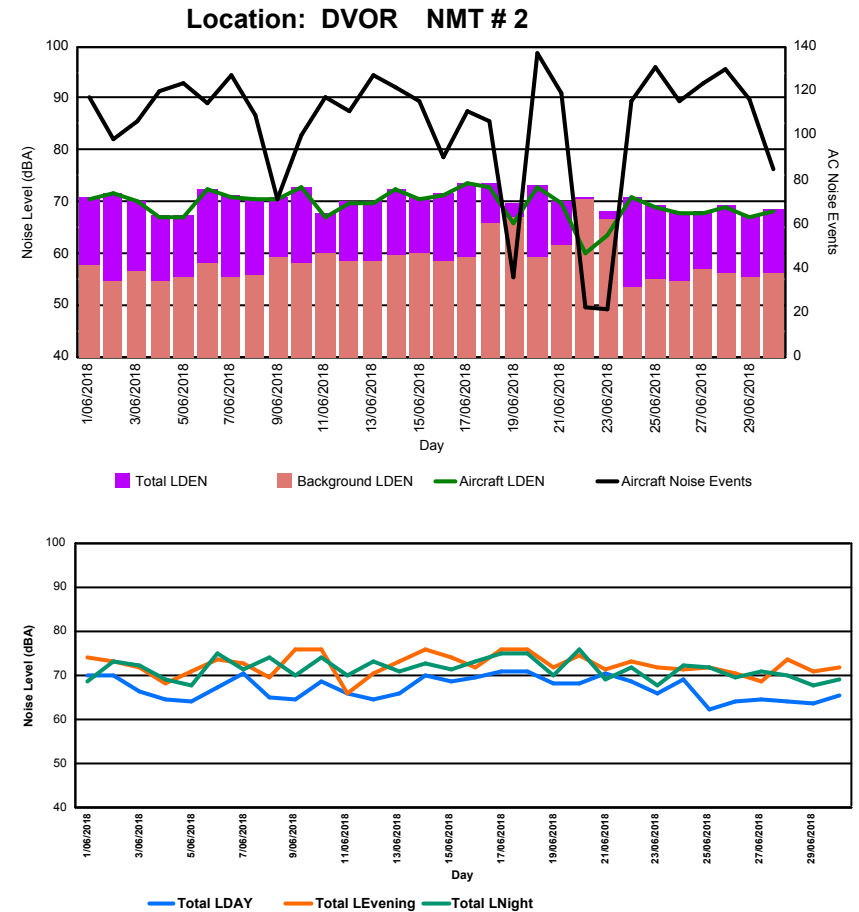

Day	Aircraft Events	Total LDEN dB (A)	Aircraft LDEN dB(A)	Background LDEN dB(A)	Total LDay dB(A)	Total LEvening dB(A)	Total LNight dB (A)
01/06/2018	117	70.7	70.5	57.8	69.9	74.3	68.8
02/06/2018	98	71.8	71.7	54.5	69.8	73.0	73.3
03/06/2018	106	70.2	70.0	56.5	66.2	71.7	72.5
04/06/2018	120	67.2	66.9	54.4	64.6	68.1	69.0
05/06/2018	123	67.3	67.0	55.4	64.1	71.0	67.6
06/06/2018	114	72.5	72.3	57.9	67.5	73.7	75.2
07/06/2018	127	71.2	71.0	55.2	70.4	72.9	71.2
08/06/2018	109	70.6	70.4	55.9	65.1	69.5	73.9
09/06/2018	71	70.7	70.4	59.2	64.7	76.1	70.2
10/06/2018	100	72.8	72.7	58.1	68.7	76.1	74.2
11/06/2018	117	67.6	66.9	60.0	65.7	65.9	70.0
12/06/2018	111	70.0	69.7	58.5	64.6	70.4	73.1
13/06/2018	127	69.9	69.5	58.4	65.8	73.4	70.9
14/06/2018	122	72.5	72.2	59.6	69.8	75.9	72.8
15/06/2018	115	71.0	70.6	59.9	68.7	73.9	71.4
16/06/2018	90	71.5	71.2	58.4	69.6	71.9	73.2
17/06/2018	111	73.6	73.5	59.2	70.9	75.9	74.9
18/06/2018	106	73.5	72.6	66.0	70.7	75.7	74.9
19/06/2018	36	69.6	65.9	67.1	68.2	71.7	69.9
20/06/2018	137	73.1	72.9	59.3	68.2	74.6	75.7
21/06/2018	119	70.2	69.5	61.5	70.5	71.2	68.9
22/06/2018	22	70.8	60.1	70.4	68.5	73.0	71.9
23/06/2018	21	68.3	63.6	66.4	66.0	72.0	67.8
24/06/2018	115	70.8	70.7	53.3	69.3	71.4	72.1
25/06/2018	131	69.1	69.0	54.8	62.1	71.7	71.6
26/06/2018	115	67.9	67.7	54.7	64.0	70.4	69.7
27/06/2018	123	68.2	67.9	56.8	64.6	68.8	70.7
28/06/2018	130	69.3	69.0	56.0	64.2	73.7	69.9
29/06/2018	116	67.3	67.0	55.4	63.8	71.1	67.9
30/06/2018	85	68.4	68.2	56.0	65.5	71.7	69.1
	3134	70.7	70.1	61.2	67.8	73.0	72.0