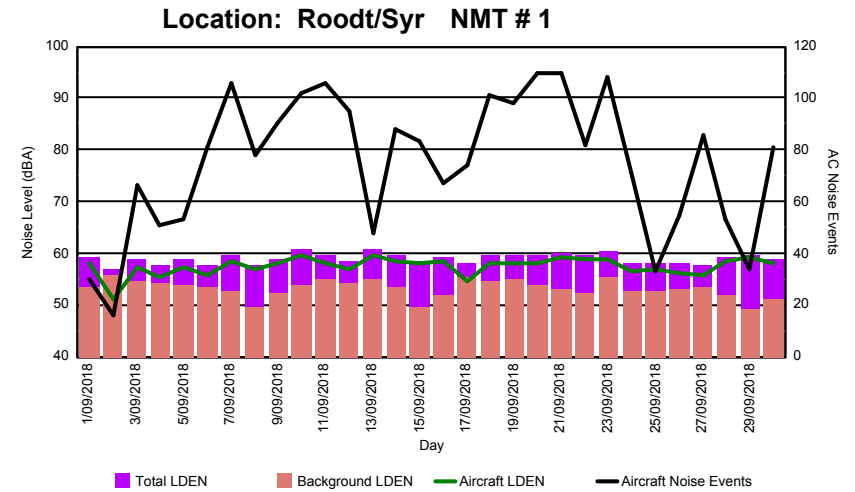

Luxembourg Airport Noise Distribution by Day

Between 01/09/2018 00:00:00 and 30/09/2018 23:59:59 (Local Time)

Day	Aircraft Events	Total LDEN dB (A)	Aircraft LDEN dB(A)	Background LDEN dB(A)	Total LDay dB(A)	Total LEvening dB(A)	Total LNight dB (A)
01/09/2018	30	59.3	58.0	53.5	56.0	62.3	60.5
02/09/2018	16	57.0	51.2	55.7	55.4	61.1	55.4
03/09/2018	66	59.0	57.1	54.6	56.0	60.6	60.8
04/09/2018	51	57.8	55.5	54.2	56.4	60.3	58.0
05/09/2018	53	58.9	57.2	54.0	55.3	64.2	57.1
06/09/2018	81	57.6	55.7	53.3	55.8	62.3	54.7
07/09/2018	106	59.5	58.6	52.5	57.1	60.3	61.4
08/09/2018	78	57.7	57.0	49.7	56.0	60.6	57.8
09/09/2018	90	59.0	58.1	52.2	56.1	60.6	60.8
10/09/2018	102	60.7	59.7	53.8	56.4	61.7	63.1
11/09/2018	106	59.8	58.1	55.0	57.7	61.4	61.1
12/09/2018	95	58.6	56.8	54.2	56.8	60.2	59.7
13/09/2018	48	60.8	59.5	55.1	56.4	60.3	63.9
14/09/2018	88	59.5	58.3	53.3	56.8	61.0	61.1
15/09/2018	83	58.5	57.9	49.6	56.4	59.1	60.2
16/09/2018	67	59.1	58.3	51.7	55.1	61.1	61.2
17/09/2018	74	57.9	54.5	55.3	55.6	61.2	58.1
18/09/2018	101	59.5	58.0	54.4	57.2	61.8	60.6
19/09/2018	98	59.6	58.0	54.8	55.9	61.0	61.8
20/09/2018	110	59.6	58.2	54.0	58.3	61.8	59.8
21/09/2018	110	60.1	59.3	53.1	57.4	60.7	62.3
22/09/2018	82	59.8	59.0	52.4	57.7	61.3	61.2
23/09/2018	108	60.3	58.8	55.2	59.6	62.9	59.4
24/09/2018	71	58.0	56.5	52.8	56.1	59.7	59.2
25/09/2018	33	58.2	56.9	52.5	54.4	59.7	60.4
26/09/2018	55	58.0	56.3	53.2	54.9	61.3	58.8
27/09/2018	86	57.8	55.8	53.5	57.0	60.9	56.4
28/09/2018	53	59.3	58.4	51.8	56.9	57.0	61.9
29/09/2018	34	59.7	59.4	49.0	53.6	61.5	62.5
30/09/2018	81	59.0	58.2	51.2	55.3	61.5	60.6
	2256	59.1	57.8	53.5	56.5	61.1	60.5