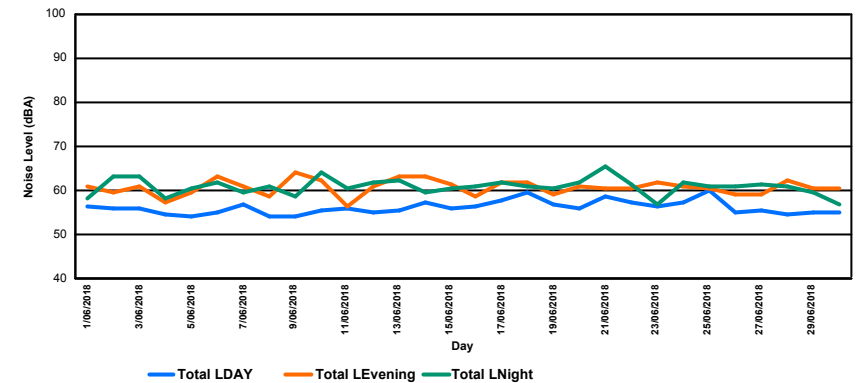

## Luxembourg Airport Noise Distribution by Day

Between 01/06/2018 00:00:00 and 30/06/2018 23:59:59 (Local Time)

Day	Aircraft Events	Total LDEN dB (A)	Aircraft LDEN dB(A)	Background LDEN dB(A)	Total LDay dB(A)	Total LEvening dB(A)	Total LNight dB (A)
01/06/2018	104	58.1	56.5	53.0	56.3	60.8	58.3
02/06/2018	84	60.4	58.1	56.4	56.1	59.7	63.4
03/06/2018	42	60.6	59.4	54.4	55.7	61.1	63.4
04/06/2018	33	56.4	54.0	52.8	54.6	57.2	58.0
05/06/2018	39	58.1	56.2	53.7	54.3	59.7	60.3
06/06/2018	70	60.0	59.0	53.4	54.8	63.0	62.0
07/06/2018	102	58.8	57.3	53.4	56.9	60.8	59.7
08/06/2018	38	58.3	57.2	51.9	54.3	58.7	61.0
09/06/2018	38	59.0	57.4	54.0	54.1	64.0	58.8
10/06/2018	86	61.1	60.5	52.6	55.5	62.2	64.0
11/06/2018	35	57.9	56.2	53.0	55.8	56.4	60.3
12/06/2018	41	59.4	58.2	53.2	55.2	60.8	61.8
13/06/2018	46	60.3	59.0	54.4	55.3	63.2	62.2
14/06/2018	103	59.6	58.1	54.5	57.2	63.2	59.6
15/06/2018	85	59.0	57.3	54.2	56.0	61.2	60.4
16/06/2018	75	58.7	57.0	53.7	56.4	58.7	60.7
17/06/2018	100	60.3	59.1	54.0	57.8	61.7	61.8
18/06/2018	121	60.6	58.7	56.2	59.7	61.9	61.0
19/06/2018	110	58.7	56.4	55.0	56.9	59.3	60.3
20/06/2018	92	59.7	58.3	54.4	56.1	60.9	62.0
21/06/2018	114	62.3	56.5	61.3	58.5	60.4	65.5
22/06/2018	108	59.5	57.7	54.9	57.1	60.5	61.3
23/06/2018	9	58.2	50.8	57.4	56.5	62.0	57.0
24/06/2018	70	59.9	58.7	53.6	57.1	60.7	61.9
25/06/2018	33	60.4	56.9	58.0	59.8	60.4	61.0
26/06/2018	37	58.5	57.0	53.1	54.8	59.1	60.9
27/06/2018	41	58.9	57.4	53.4	55.3	59.3	61.3
28/06/2018	46	59.3	58.3	52.6	54.7	62.5	60.8
29/06/2018	36	58.1	55.6	54.6	54.8	60.4	59.7
30/06/2018	37	57.0	55.4	52.1	54.9	60.5	56.9
	<b>1975</b>	<b>59.4</b>	<b>57.6</b>	<b>54.9</b>	<b>56.4</b>	<b>61.0</b>	<b>61.3</b>