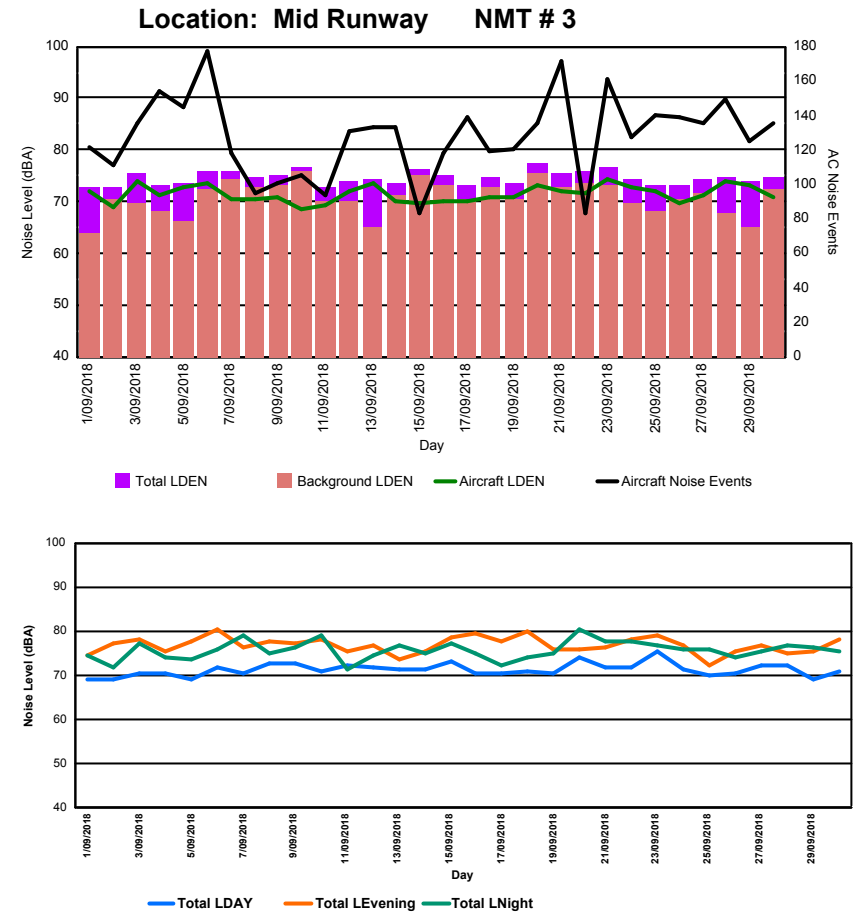

Day	Aircraft Events	Total LDEN dB (A)	Aircraft LDEN dB(A)	Background LDEN dB(A)	Total LDay dB(A)	Total LEvening dB(A)	Total LNight dB (A)
01/09/2018	121	72.6	72.1	63.9	68.9	74.4	74.7
02/09/2018	111	72.6	69.0	70.3	68.9	77.5	72.0
03/09/2018	136	75.3	74.1	69.5	70.4	78.0	77.4
04/09/2018	154	73.0	71.3	68.2	70.5	75.4	74.2
05/09/2018	145	73.5	72.9	66.2	68.9	77.9	73.6
06/09/2018	177	75.9	73.6	72.2	71.8	80.6	75.7
07/09/2018	118	75.9	70.4	74.5	70.4	76.5	78.9
08/09/2018	95	74.6	70.4	72.6	72.7	77.7	74.8
09/09/2018	101	75.1	70.9	73.1	72.8	77.1	76.3
10/09/2018	105	76.5	68.5	75.8	70.8	78.2	79.2
11/09/2018	94	72.7	69.2	70.2	72.3	75.5	71.2
12/09/2018	131	74.0	71.9	70.0	71.8	76.7	74.6
13/09/2018	133	74.3	73.7	65.1	71.2	73.7	76.9
14/09/2018	133	73.7	70.1	71.4	71.3	75.5	75.2
15/09/2018	83	76.2	69.8	75.0	73.4	78.5	77.5
16/09/2018	118	75.0	70.0	73.3	70.5	79.5	75.1
17/09/2018	139	73.2	69.9	70.6	70.6	77.7	72.1
18/09/2018	119	74.8	70.9	72.6	70.7	79.8	74.0
19/09/2018	120	73.6	70.7	70.5	70.6	76.1	75.0
20/09/2018	135	77.4	73.1	75.4	73.9	75.7	80.4
21/09/2018	172	75.3	72.1	72.6	71.6	76.3	77.6
22/09/2018	83	75.9	71.8	73.7	71.6	78.3	77.8
23/09/2018	161	76.6	74.2	73.1	75.3	79.0	76.8
24/09/2018	127	74.5	72.8	69.6	71.5	76.8	76.0
25/09/2018	140	73.3	72.1	68.1	70.0	72.3	76.1
26/09/2018	139	73.0	69.7	70.4	70.4	75.3	74.3
27/09/2018	135	74.4	71.3	71.7	72.1	77.0	75.3
28/09/2018	149	74.7	73.8	67.6	72.1	74.8	76.8
29/09/2018	125	73.8	73.3	65.0	69.1	75.3	76.3
30/09/2018	136	74.6	70.7	72.5	70.7	78.2	75.6
	3835	74.7	71.8	71.8	71.5	77.2	76.2