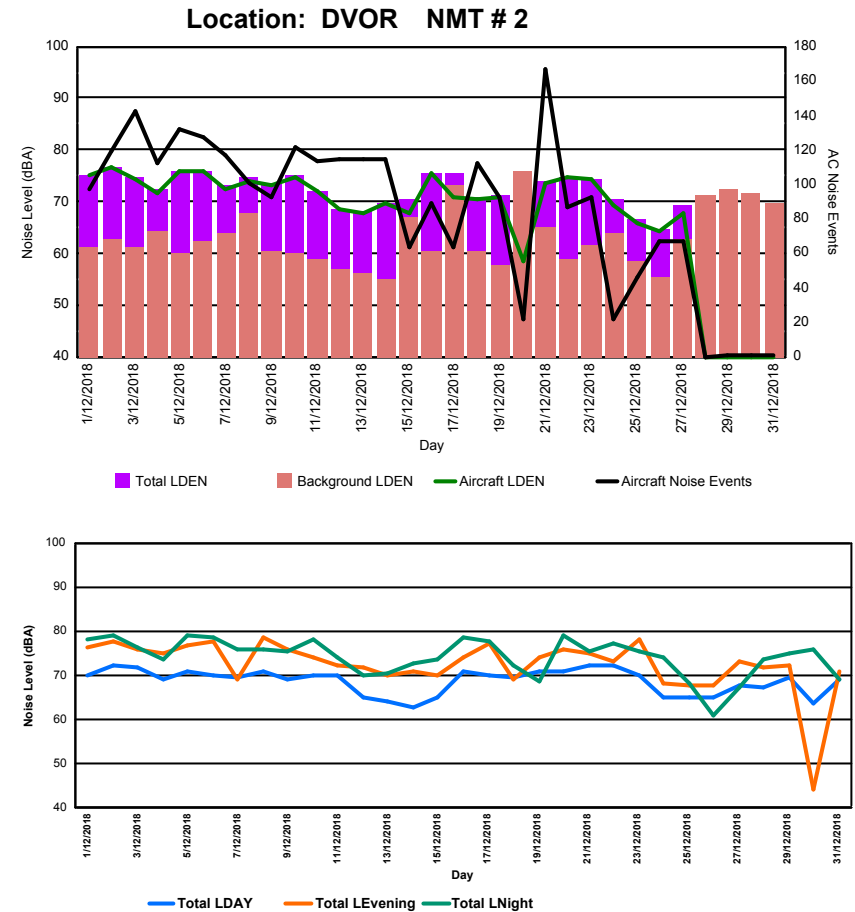

Day	Aircraft Events	Total LDEN dB (A)	Aircraft LDEN dB(A)	Background LDEN dB(A)	Total LDay dB(A)	Total LEvening dB(A)	Total LNight dB (A)
01/12/2018	97	75.2	75.1	61.3	69.9	76.2	78.1
02/12/2018	119	76.7	76.5	62.7	72.3	77.6	79.3
03/12/2018	142	74.6	74.4	61.2	72.0	75.9	76.4
04/12/2018	112	72.4	71.7	64.2	69.2	75.0	73.6
05/12/2018	132	76.0	75.9	60.1	70.9	76.7	78.9
06/12/2018	127	75.9	75.7	62.2	70.2	77.6	78.6
07/12/2018	117	73.0	72.4	63.7	69.7	69.2	76.1
08/12/2018	101	74.9	74.0	67.7	70.7	78.5	75.9
09/12/2018	92	73.5	73.2	60.5	69.2	75.9	75.4
10/12/2018	122	75.0	74.9	60.1	70.2	74.2	78.2
11/12/2018	113	72.1	72.0	58.7	70.2	72.4	74.0
12/12/2018	115	68.7	68.4	56.8	65.0	71.6	70.0
13/12/2018	115	68.2	67.9	56.1	63.9	70.0	70.5
14/12/2018	115	69.8	69.6	54.8	62.9	70.9	72.9
15/12/2018	63	70.4	67.9	66.8	65.1	69.8	73.7
16/12/2018	89	75.5	75.4	60.2	70.9	74.2	78.7
17/12/2018	63	75.3	71.0	73.2	69.9	77.1	77.8
18/12/2018	112	70.7	70.3	60.3	69.6	69.0	72.4
19/12/2018	93	71.1	70.9	57.6	70.8	74.0	68.7
20/12/2018	22	76.0	58.6	75.9	70.9	75.8	79.1
21/12/2018	167	74.1	73.6	65.0	72.5	74.9	75.5
22/12/2018	87	74.8	74.7	58.8	72.1	73.4	77.4
23/12/2018	93	74.4	74.2	61.4	69.9	78.3	75.4
24/12/2018	22	70.5	69.4	63.9	65.1	68.0	74.0
25/12/2018	46	66.7	65.9	58.5	65.0	67.7	68.0
26/12/2018	67	64.8	64.3	55.2	64.9	67.8	61.0
27/12/2018	67	69.1	67.8	62.9	67.8	73.0	67.1
28/12/2018	-	71.2	-	71.2	67.5	71.9	73.7
29/12/2018	1	72.4	38.3	72.4	69.6	72.1	74.9
30/12/2018	1	71.5	32.5	71.5	63.5	44.1	75.9
31/12/2018	1	69.4	22.8	69.5	69.1	70.8	69.1
	2613	73.3	72.3	67.0	69.5	74.3	75.7